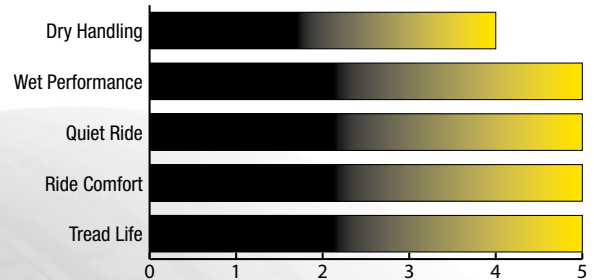

Superior All-Season Versatility